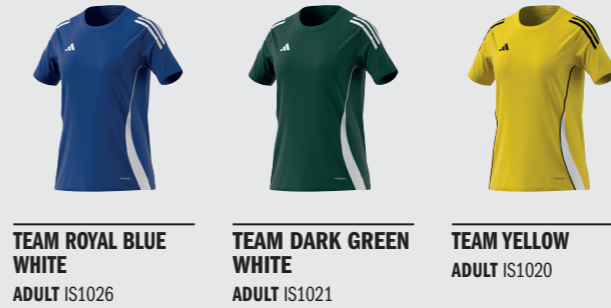

**TEAM ROYAL BLUE
WHITE**

ADULT IS1026

**TEAM DARK GREEN
WHITE**

ADULT IS1021

**TEAM YELLOW
WHITE**

ADULT IS1020