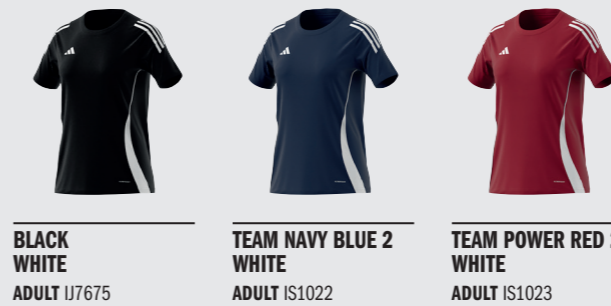

**TEAM DARK GREEN  
WHITE**

**ADULT** IR9499

**TEAM YELLOW  
WHITE**

**ADULT** IR9498

**TEAM MID GREY  
WHITE**

**ADULT** IR9500

**BLACK  
WHITE**

**ADULT** IJ7675