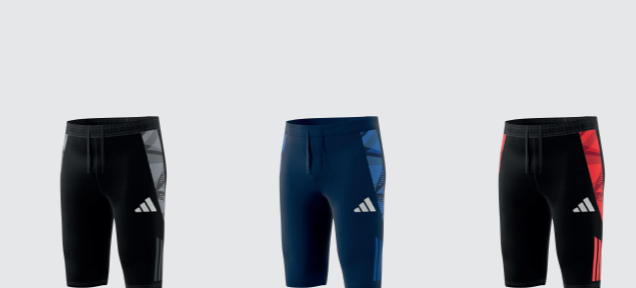

BLACK
TEAM DARK GREY
ADULT IP1871

TEAM NAVY BLUE 2
ADULT IR5490

BLACK
APP SOLAR RED
ADULT IR5491

TRAINING PANT

TIRO24 C TR PNT

ADULT 60 € / 1499 CZK / 22990 HUF
YOUTH 50 € / 1199 CZK / 19990 HUF

FIT SLIM
TECHNOLOGY AEROREADY
MATERIAL 100% RECYCLED POLYESTER

ADULT SIZES XS, S, M, L, XL, 2XL, 3XL
YOUTH SIZES 116, 128, 140, 152, 164, 176

LIFECYCLE → FEB 2026

HALF PANT

TIRO24 C 1/2PNT

ADULT 45 € / 1099 CZK / 17990 HUF

FIT SLIM
TECHNOLOGY AEROREADY
MATERIAL 100% RECYCLED POLYESTER

ADULT SIZES XS, S, M, L, XL, 2XL, 3XL

LIFECYCLE → FEB 2026