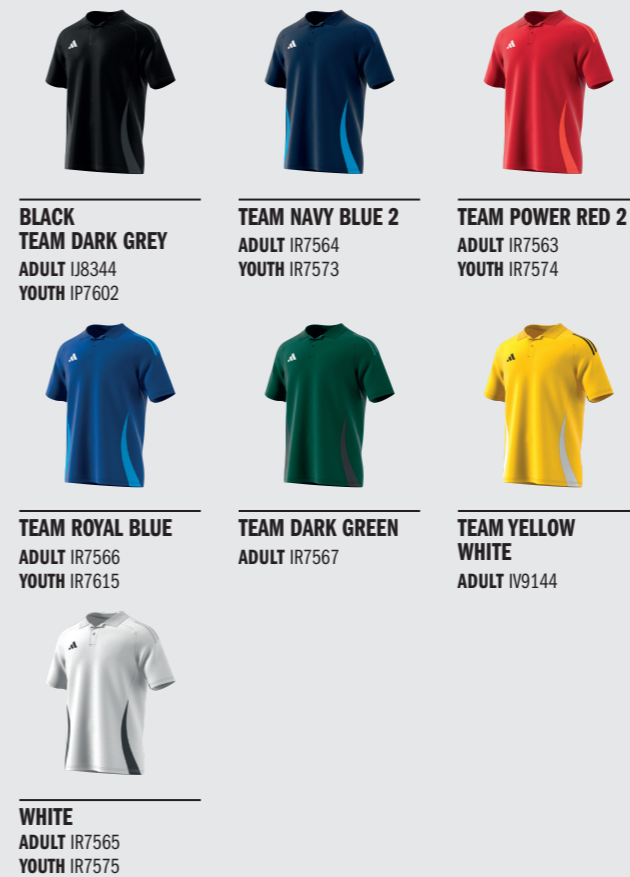

**TEAM DARK GREEN**  
 ADULT IR7600

**TEAM SOLAR YELLOW 2**  
 ADULT IR7601

**BLACK TEAM DARK GREY**  
 ADULT IP5595  
 YOUTH IP7612

**TEAM NAVY BLUE 2**  
 ADULT IR7607  
 YOUTH IR7611

**BLACK APP SOLAR RED**  
 ADULT IR7606  
 YOUTH IR7612